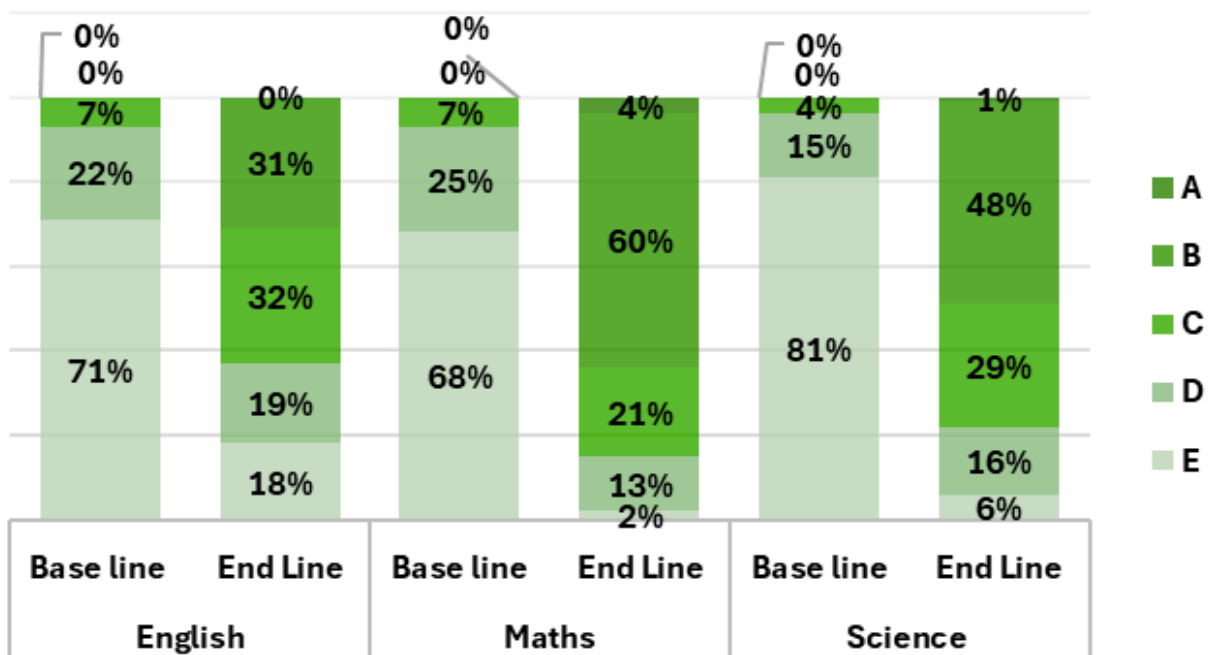

Fun-Learn Activities – Learning through engaging games and activities to spark curiosity.

Science Exhibition – Children displayed creative projects, fostering scientific temperament.

Excursion Visits – Visits to Museum and Bus Museum, broadening knowledge beyond classrooms.

Confidence Building – Conducted 4 sessions on communication, self-expression, and leadership skills.

IMPROVED ACADEMIC PERFORMANCE

HOLISTIC SESSION

- Science Concept
- Maths Concept
- Self Confidence
- Communication
- General Knowledge
- Sports