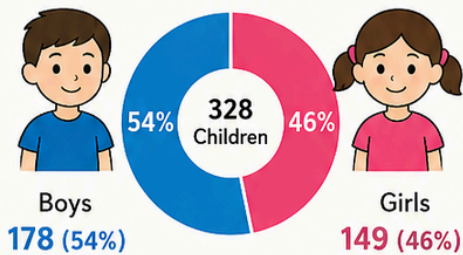

SANSKAR PROGRAM-2024-25

Program Overview: The SANSKAR program focuses on children between the ages of 6 to 14 years, with an emphasis on quality education, retention in school, and holistic development. Through academic support, exposure visits, and confidence-building sessions, the program ensures that every child not only stays in school but also thrives.

PROGRAM REPORT

PROGRAM REACH

Total Children Benefited

328

SCHOOL RETENTION AND ENROLLMENT

School Dropouts Identified:
7 children

Re-enrolled into School:
6 children

School Retention Achieved:
100%